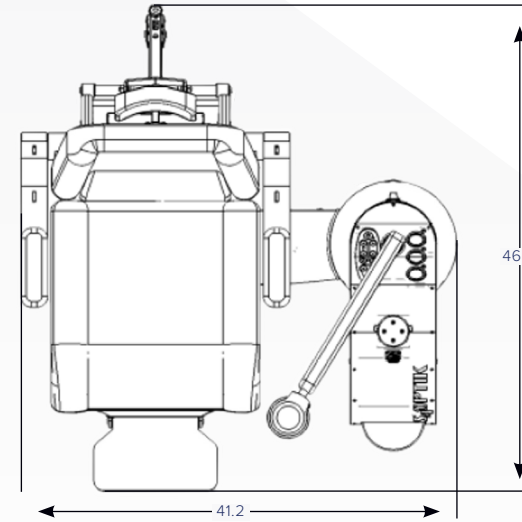

### 2000-CB CHAIR & STAND COMBO (CRADLE TILT RECLINE)

*Chair for convenient, motorized reclining.*

- Effortless cradle tilt recline and perfect counterbalance
- One-handed release and control mechanism, accessible on both sides of the chair

### 2000-CB CHAIR & STAND COMBO (CRADLE TILT RECLINE)

#### TECHNICAL SPECIFICATIONS:

- Shipping Weight: 461lbs
- Gross Weight: 401lbs
- Height Console: 29"
- Height Pole: 68"